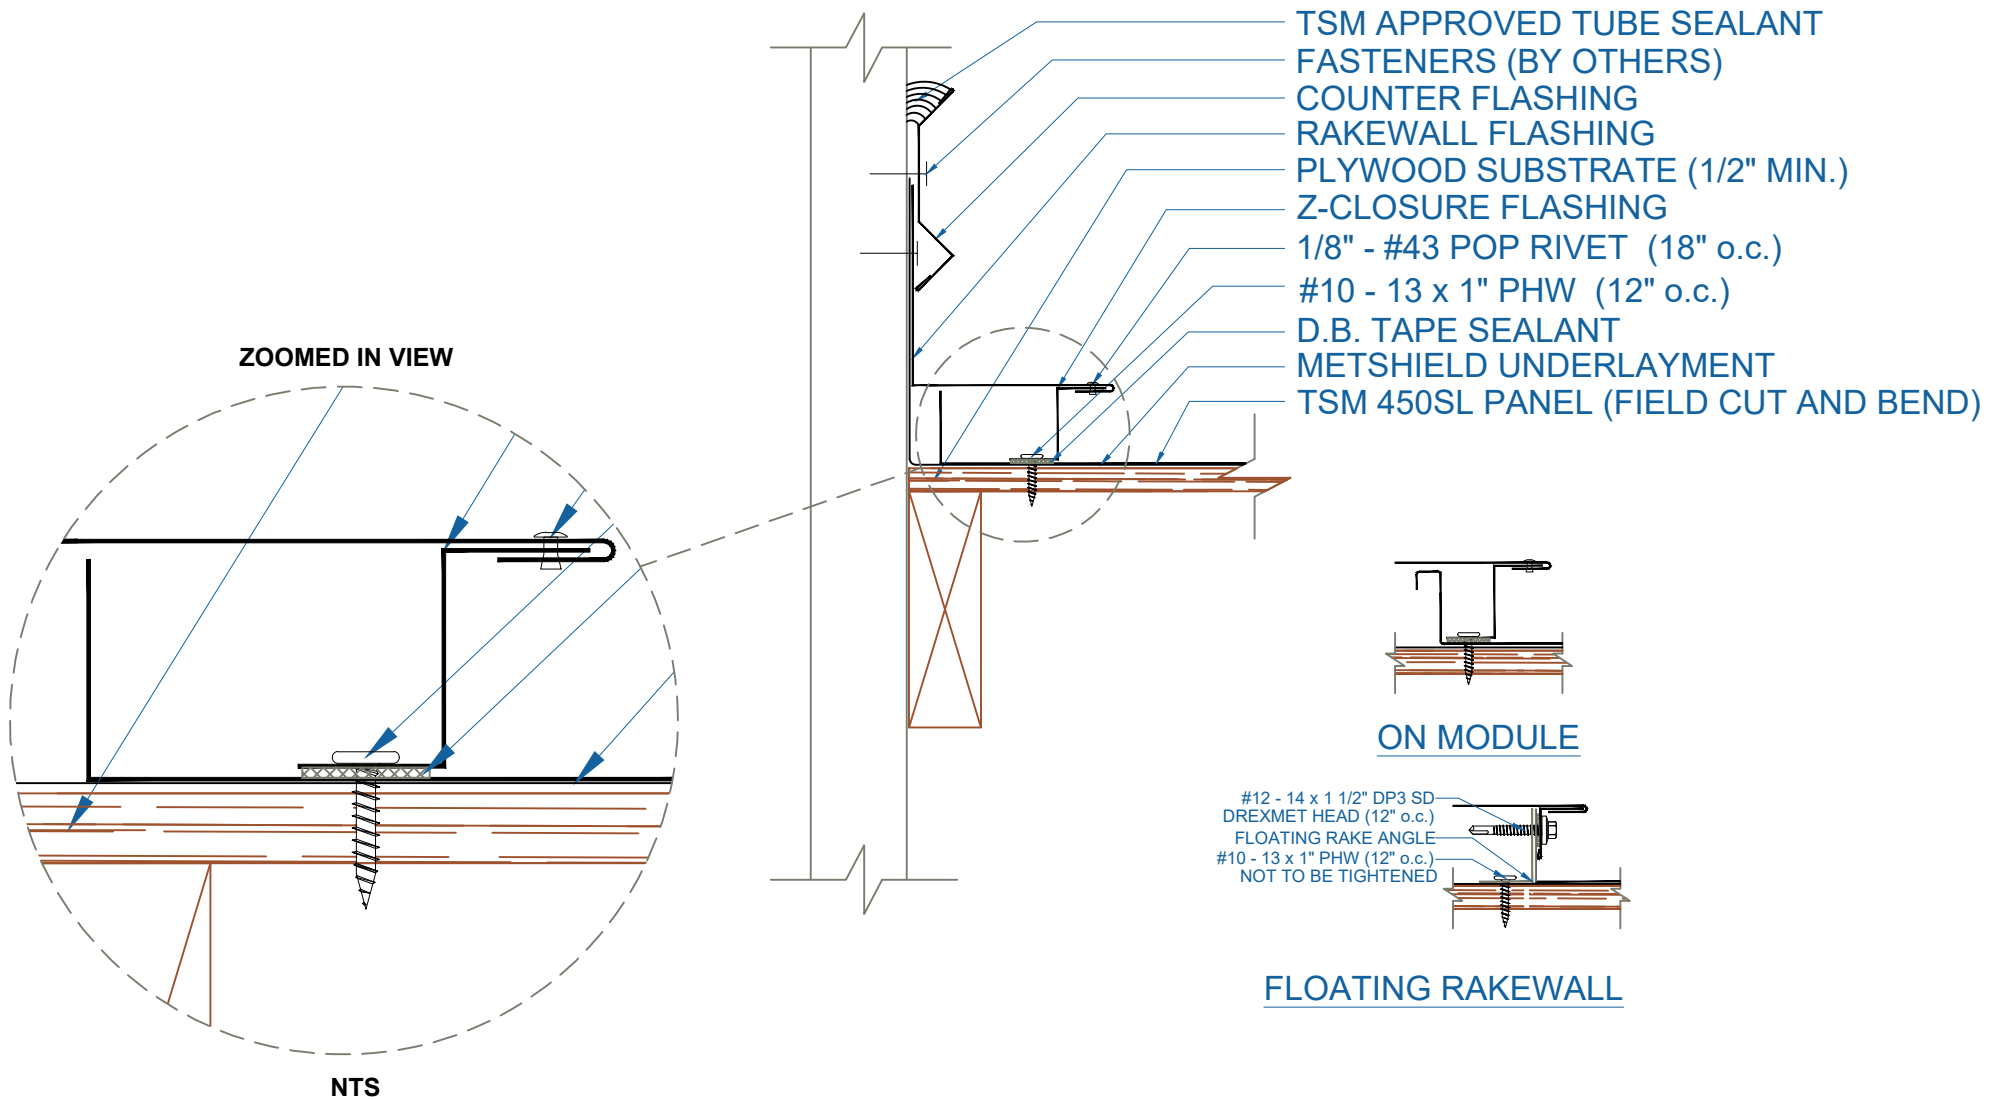

TSM 450SL - PLYWOOD

EFFECTIVE DATE: 02-01-13
 SUBJECT TO CHANGE WITHOUT NOTICE

RAKEWALL

SCALE: 3" = 1'-0"

41 N. LAWN AVE
 ELMSFORD, NY 10523
 914-347-8157