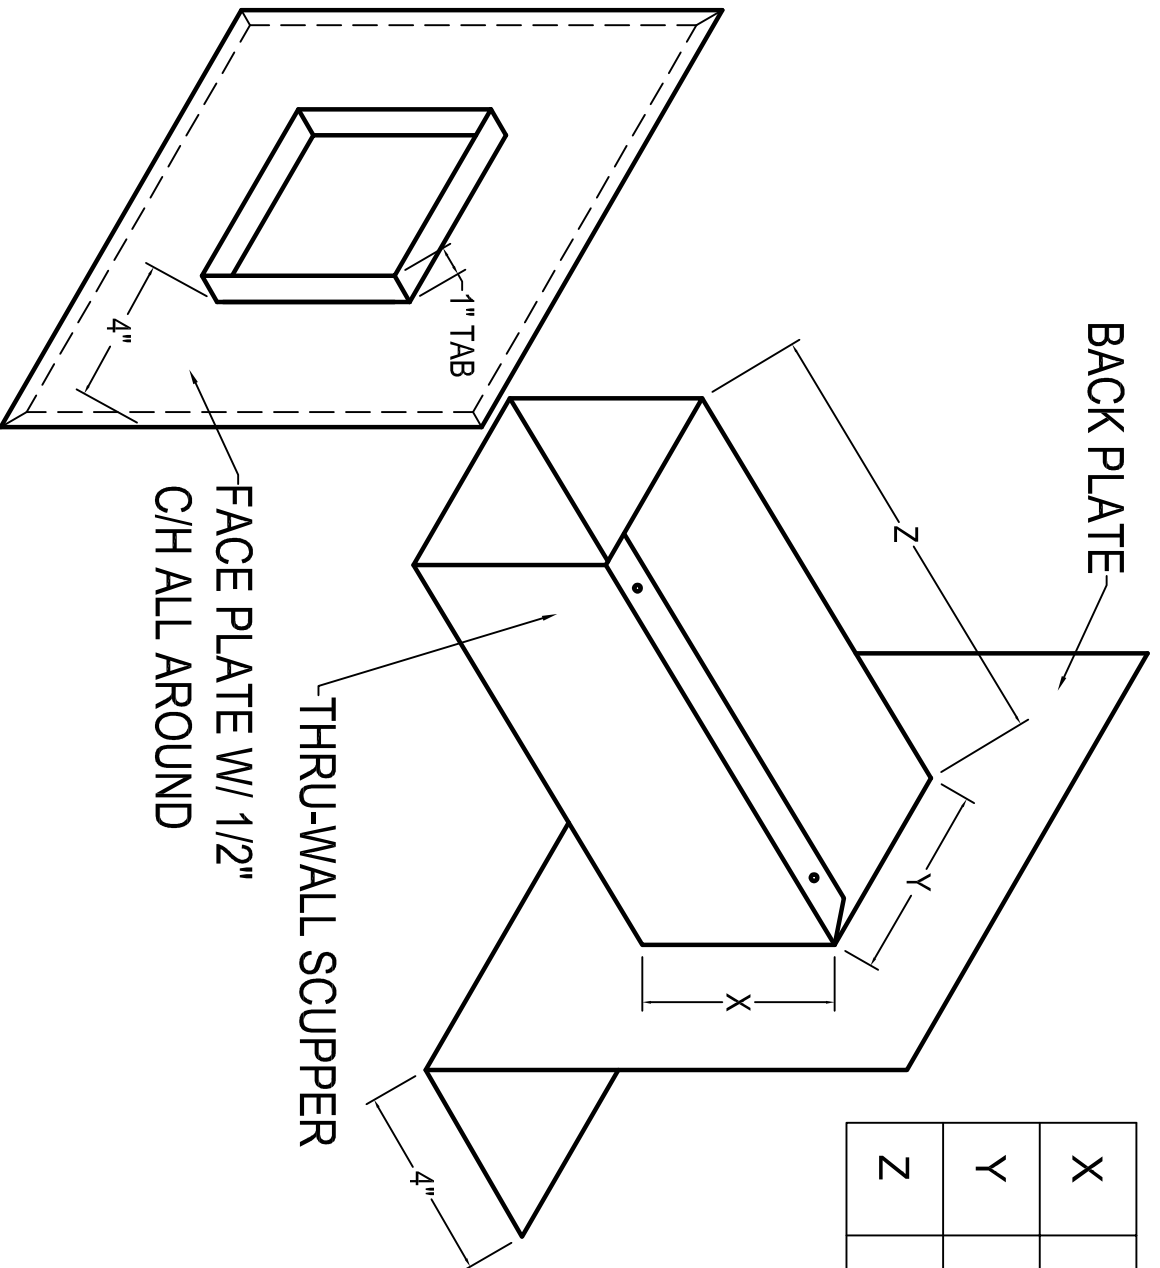

X	
Y	
Z	

**SCUPPER W/ BACK & FRONT PLATE**

**TRI-STATE METALS**

LLC

41 N. LAWN AVE  
ELMSFORD, NY 10523  
914-347-8157

Contractor:	Project:	DATE:
		DRAWING NO.
		Scale:
		NTS